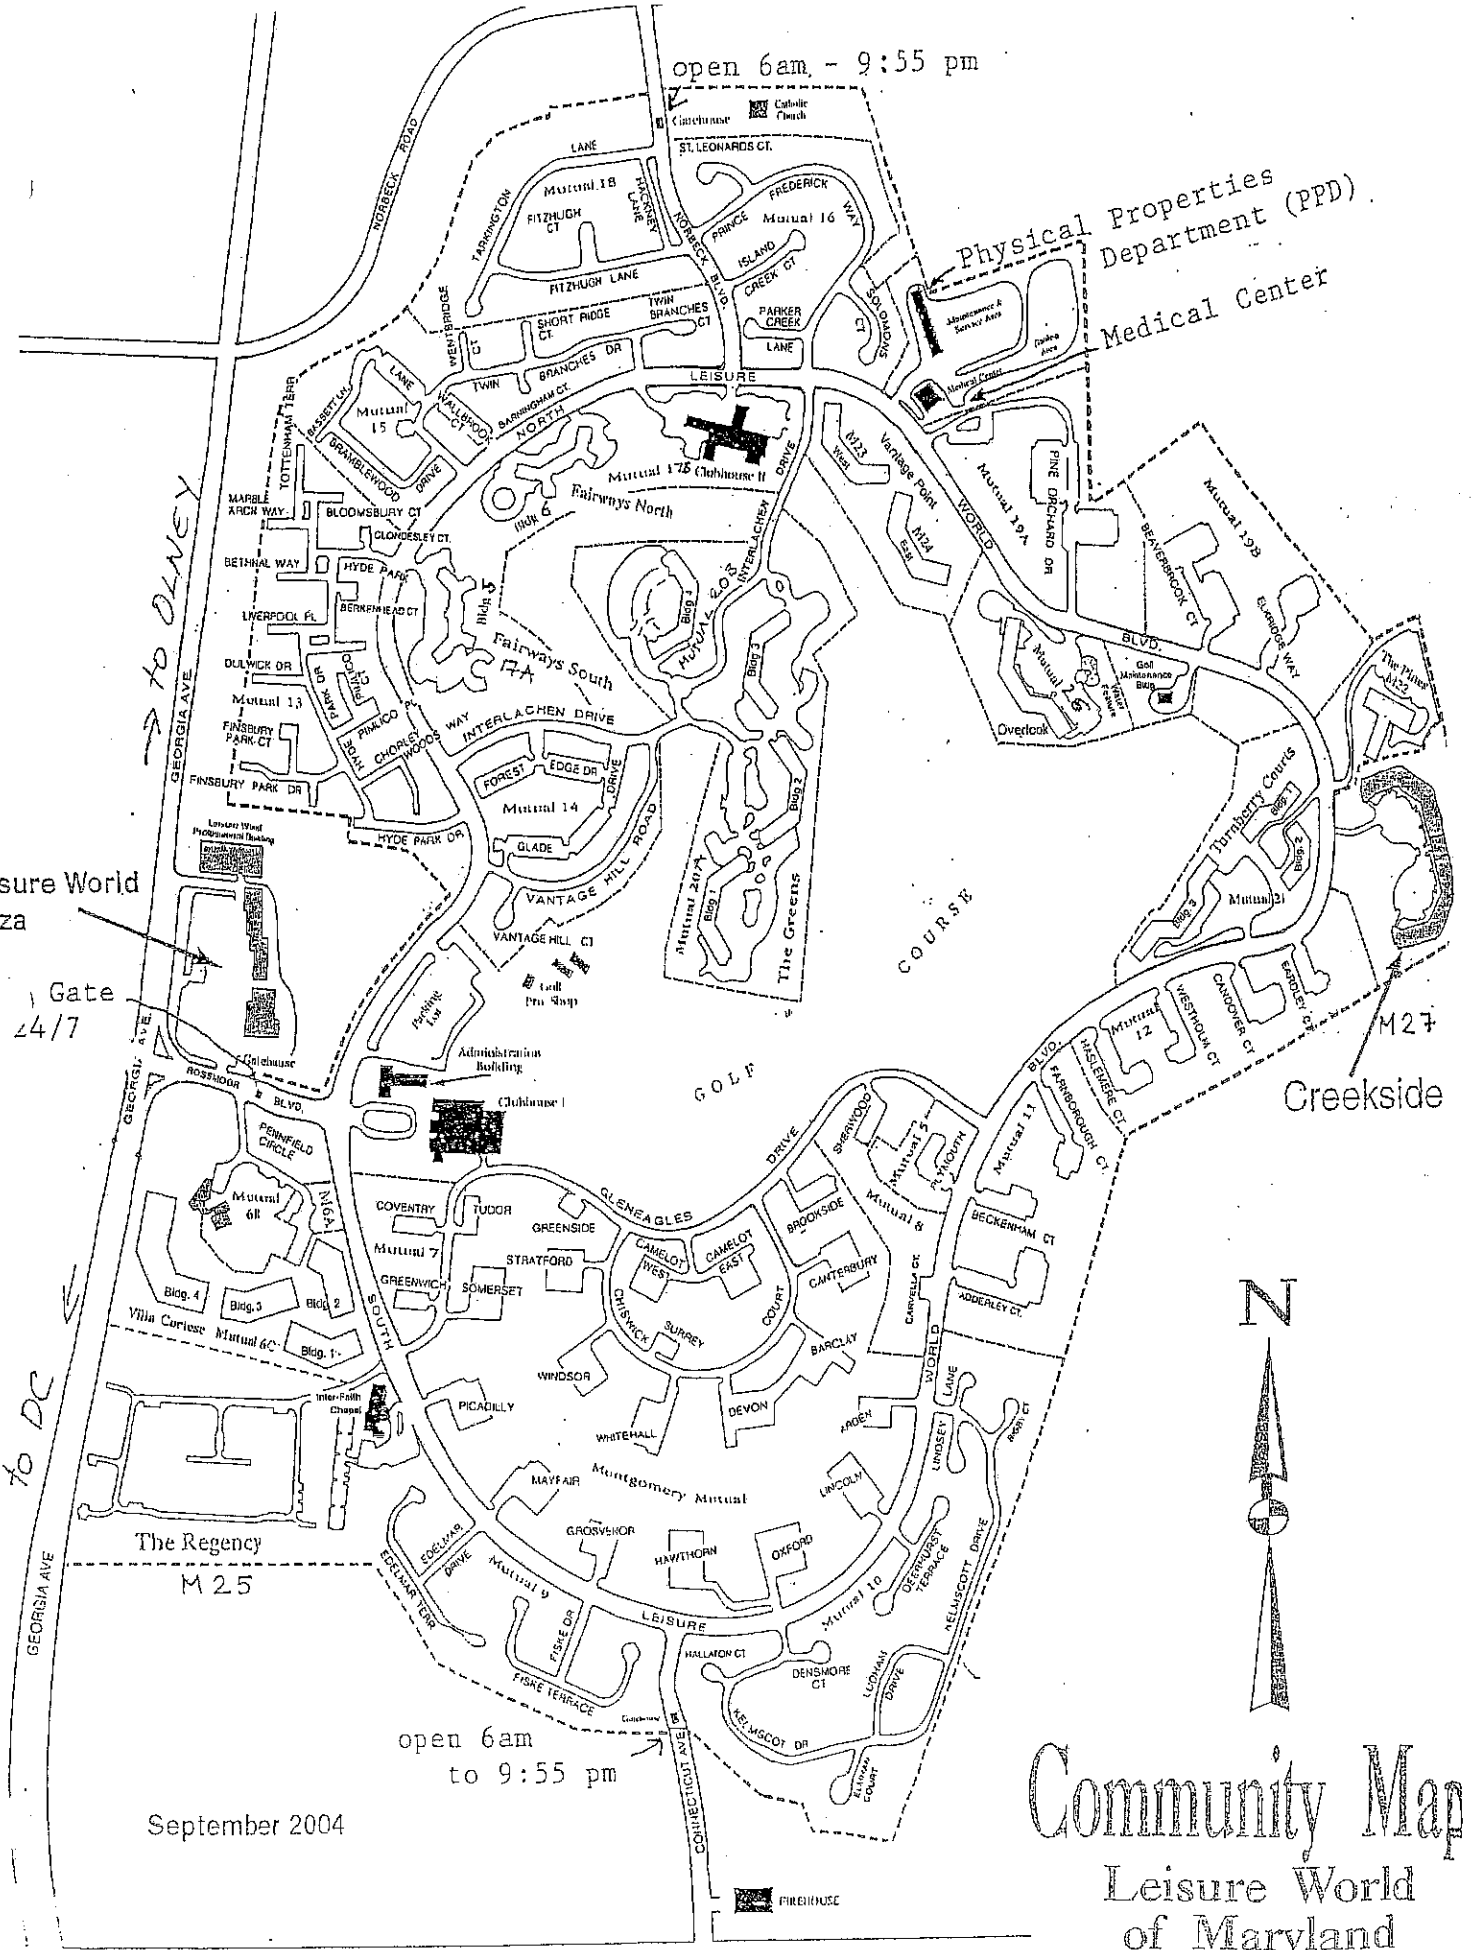

open 6am - 9:55 pm

Physical Properties Department (PPD) Medical Center

Leisure World Plaza

Gate 24/7

Creekside

open 6am to 9:55 pm

September 2004

# Community Map

## Leisure World of Maryland

SEL PRE ROAD

SEL PRE ROAD